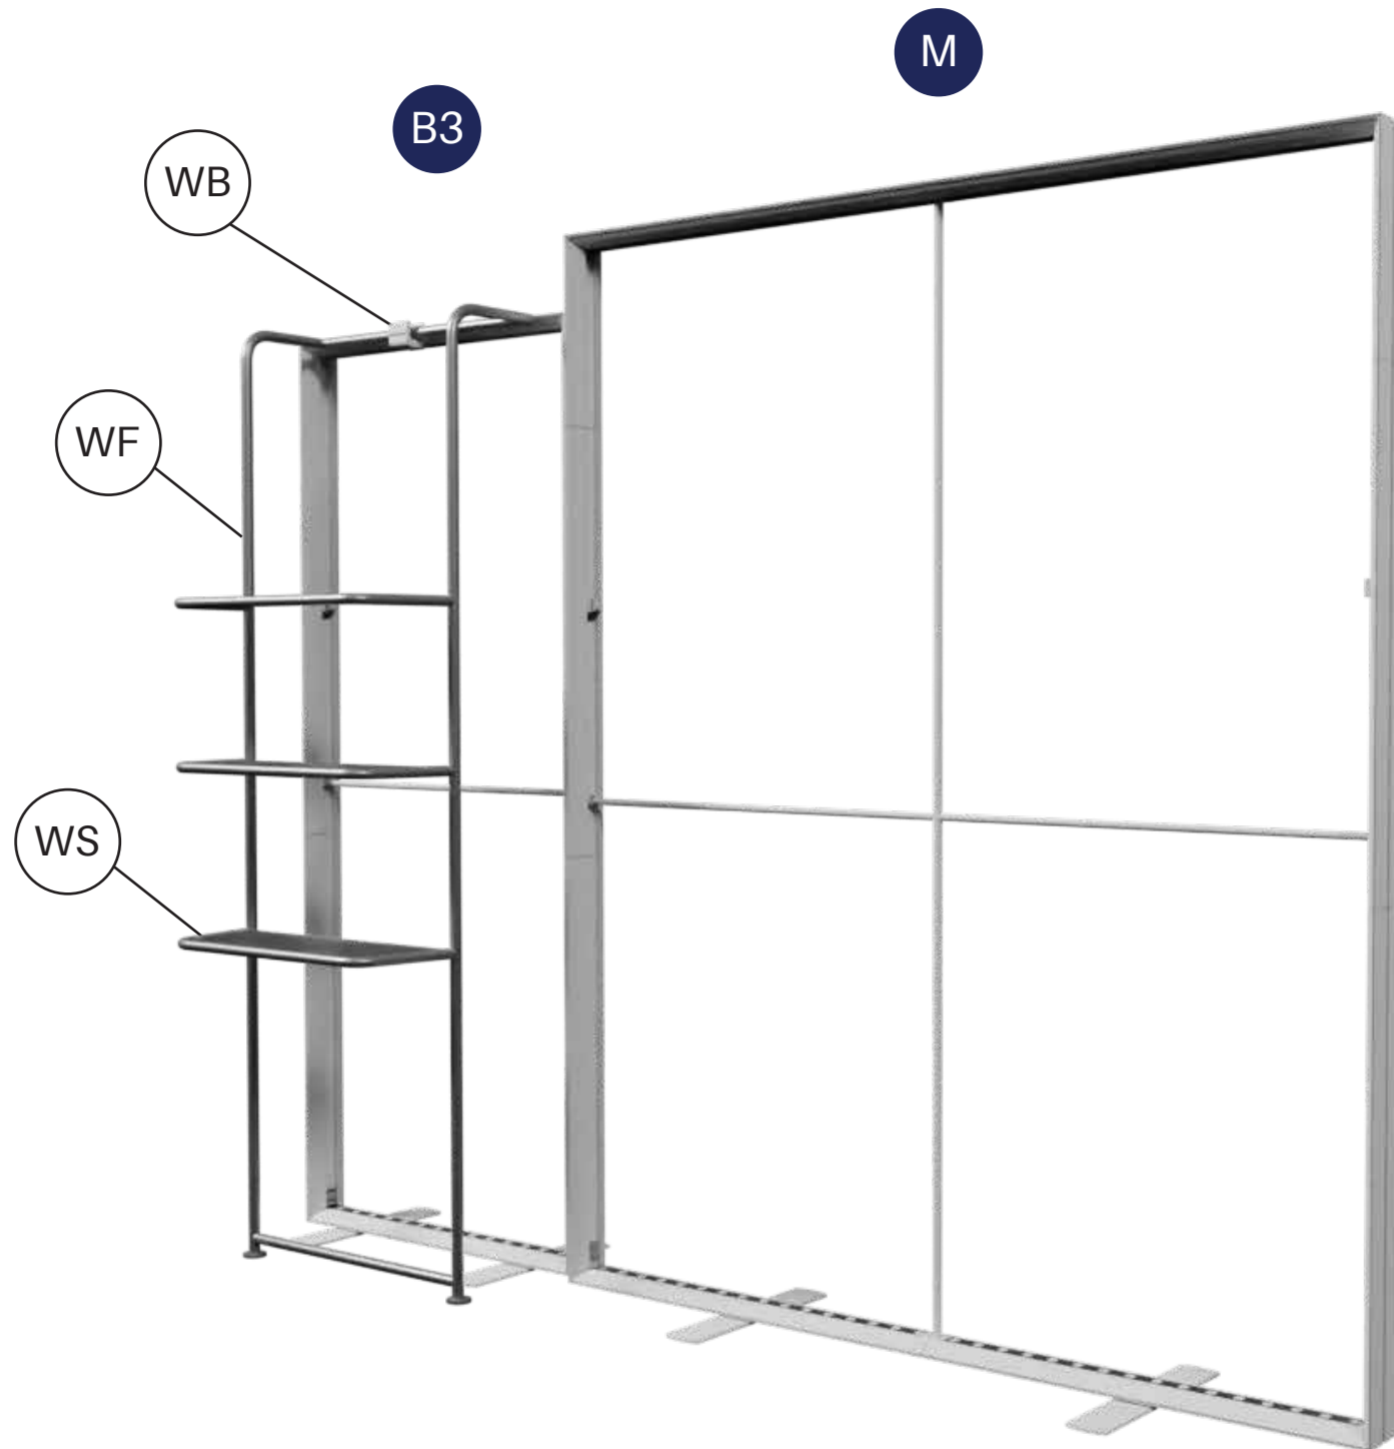

10' Merch M Kit Map

COMPONENTS	
(B3) Panel B3	1x
(M) Panel M	1x
(WF) 36" Waterfall	1x
(WB) WLM to BLM 90	2x
(WS) Waterfall Shelves	3x