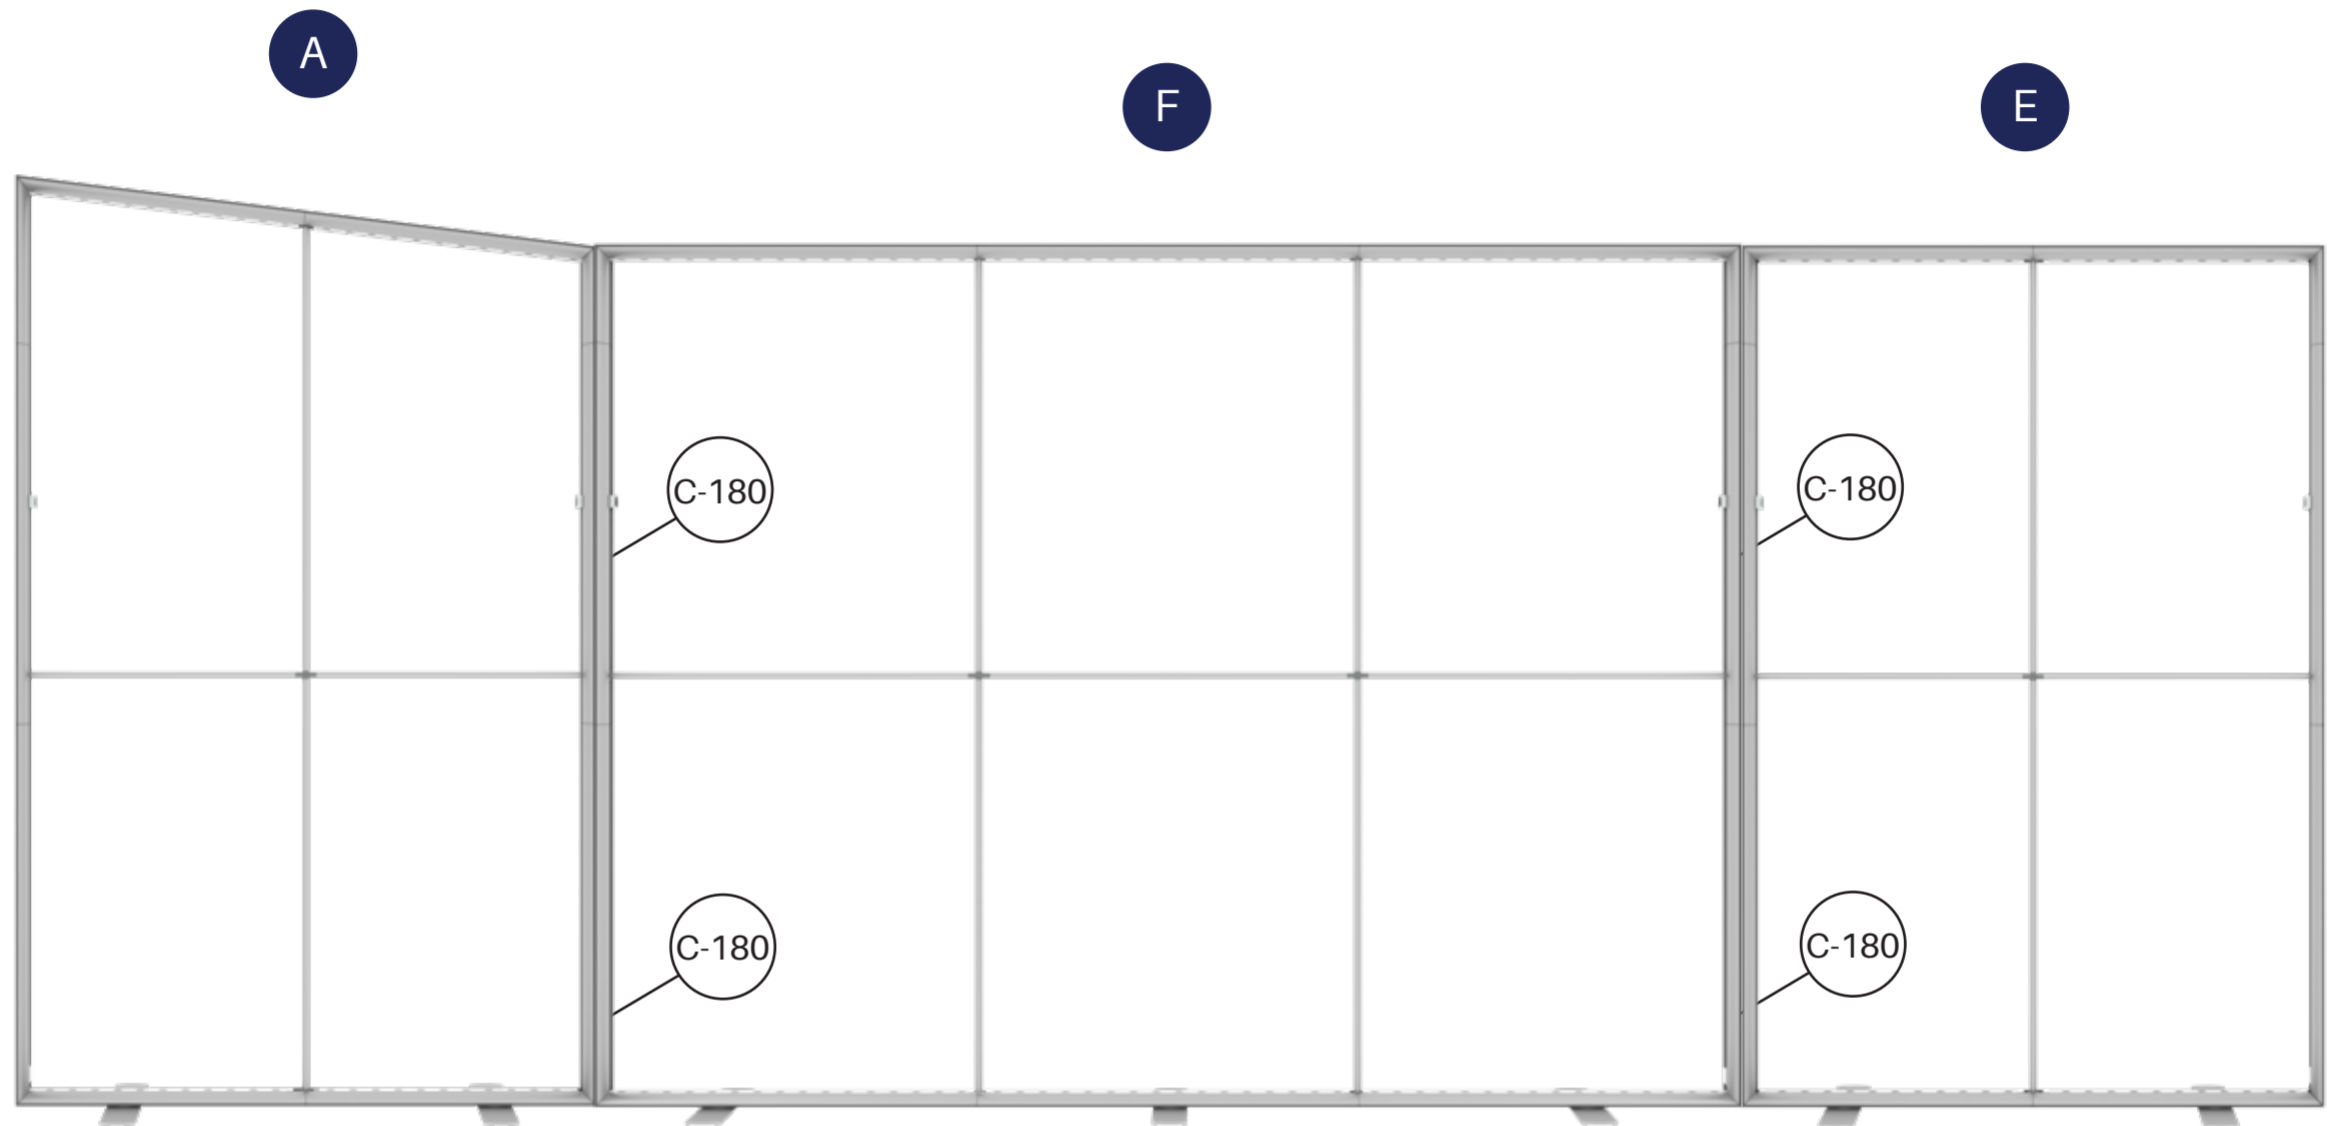

# 20' AFE Kit Map

COMPONENTS	
(A) Panel A	1x
(F) Panel F	1x
(E) Panel E	1x
(C-180) Connector 180	2x