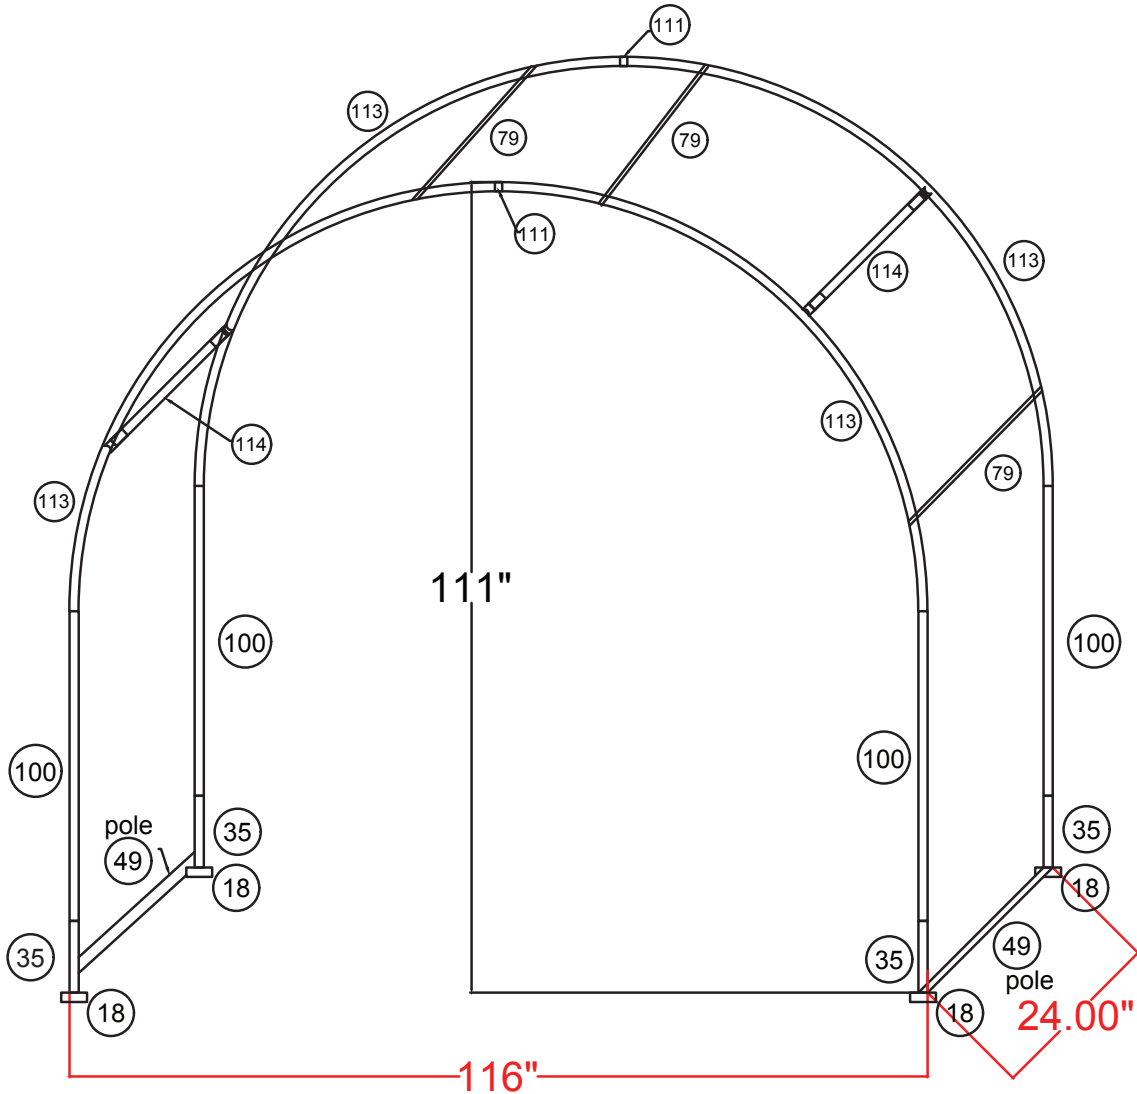

## ARCH12T

- Assemble both outer rings
- Install base poles
- Install all horizontal poles
- Pull graphics from one end to the other slowly, making sure to evenly covering frame

### ARCH12T

24"w x 111"h Curved Arch Display

Qty.	Part Number
4	WLM#35
4	WLM#113
4	WLM#100
2	WLM#49
2	WLM#114
2	WLM#111
4	WLM#079
1	BGO-FABRIC-L BAG
4	WLM#18

Fits inside qty.1 CA900