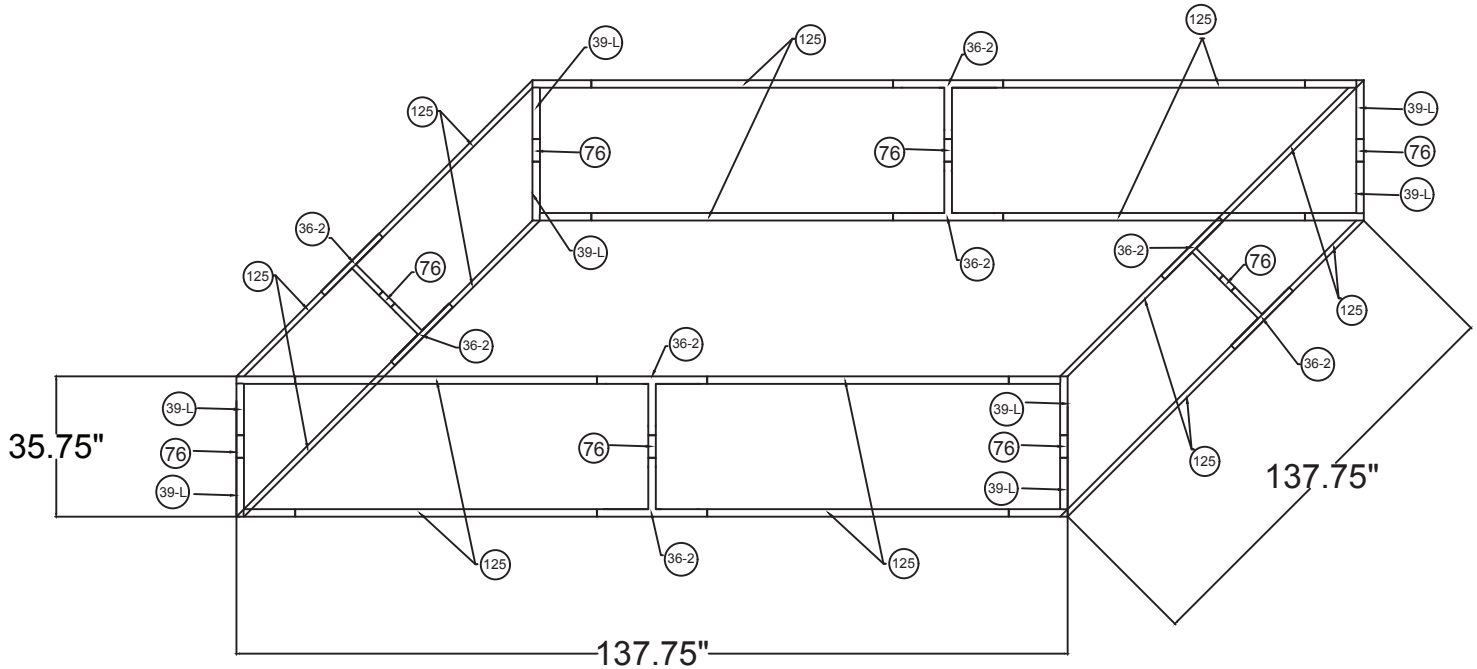

12'w x 3'h WL Hanging Sign

SHS1236

12'w x 3'h WL Hanging Sign	
Qty.	Part Number
8	WLM#039L-US
8	WLM#076
16	WLM#125
8	WLM#036-2-US
2	BGO-FABRIC-L bag

Notes:

- * Does not include Hanging Cables
- * Will fit inside a CA600 or CA900 case