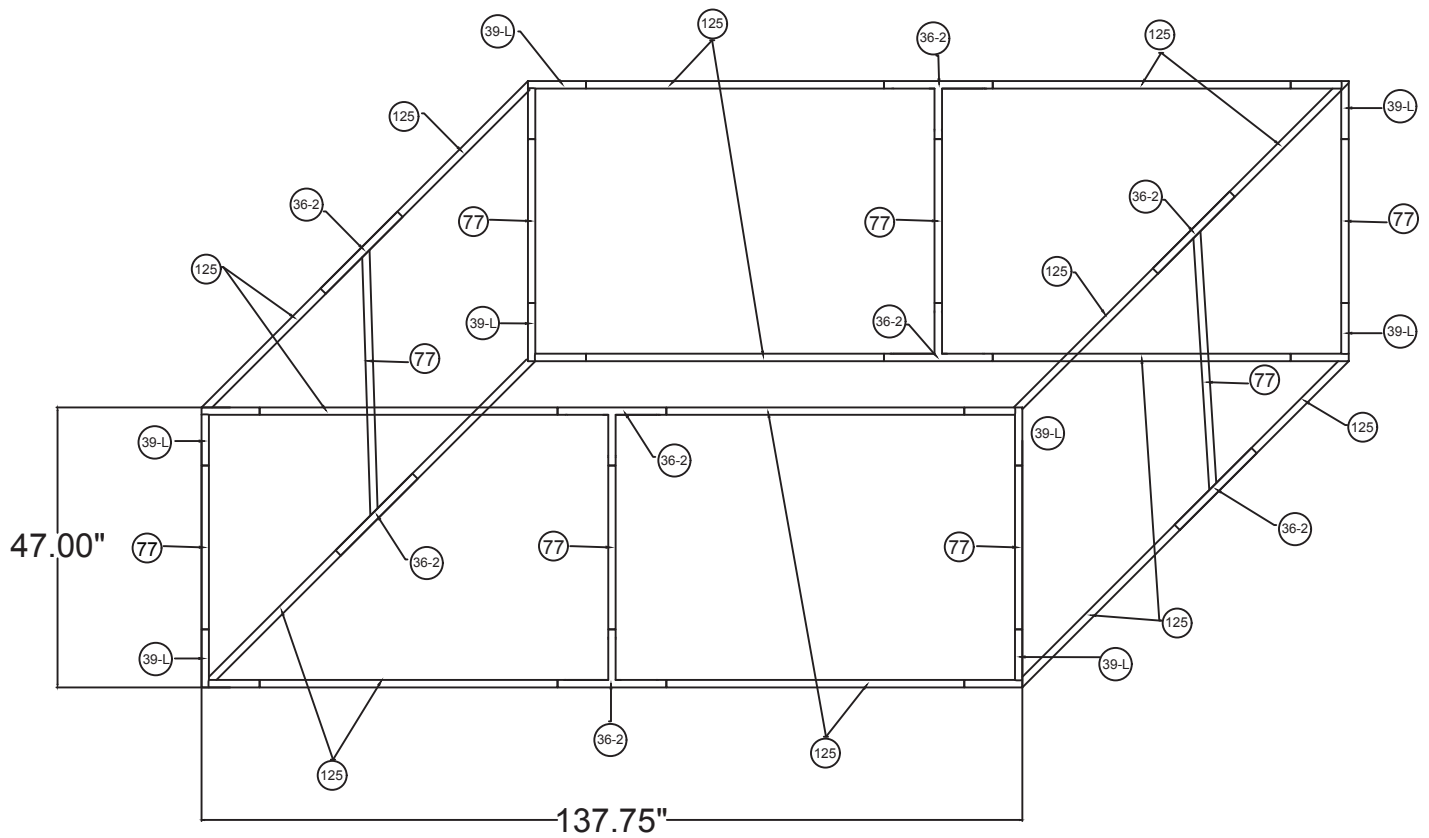

WAVELINE®

12'w x 4'h WL Hanging Sign

SHS1248

12'w x 4'h WL Hanging Sign	
Qty.	Part Number
8	WLM#039L-US
8	WLM#077
16	WLM#125
8	WLM#036-2-US
2	BGO-FABRIC-L bag

Notes:

- * Does not include Hanging Cables
- * Will fit inside a CA600 or CA900 case