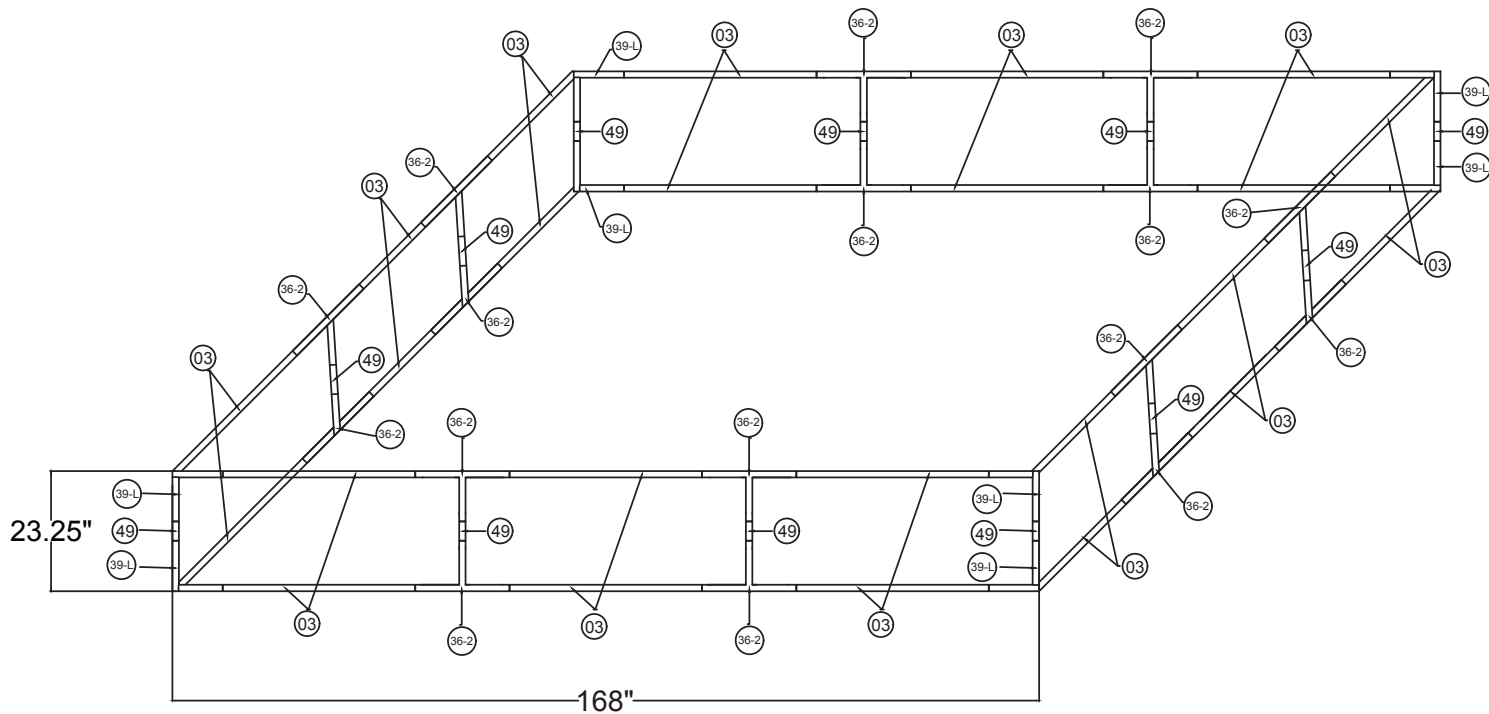

14'w x 2'h WL Hanging Sign

SHS1424

14'w x 2'h WL Hanging Sign	
Qty.	Part Number
8	WLM#039L-US
12	WLM#049
24	WLM#003
16	WLM#036-2-US
2	BGO-FABRIC-L bag

Notes:

- * Does not include Hanging Cables
- * Will fit inside a CA600 or CA900 case