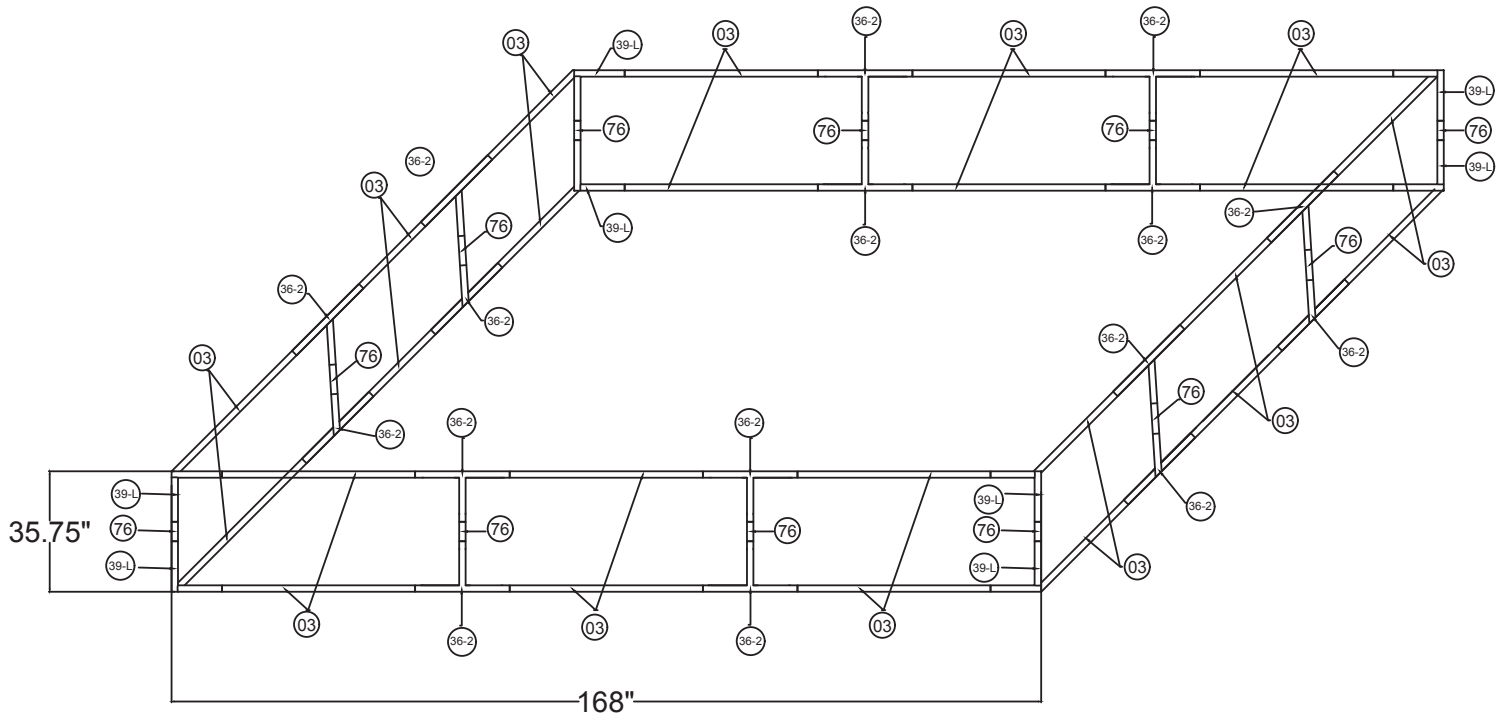

WAVELINE®

14'w x 3'h WL Hanging Sign

SHS1436

14'w x 3'h WL Hanging Sign	
Qty.	Part Number
8	WLM#039L-US
12	WLM#076
24	WLM#003
16	WLM#036-2-US
2	BGO-FABRIC-XL bag

Notes:

- * Does not include Hanging Cables
- * Will fit inside a CA600 or CA900 case