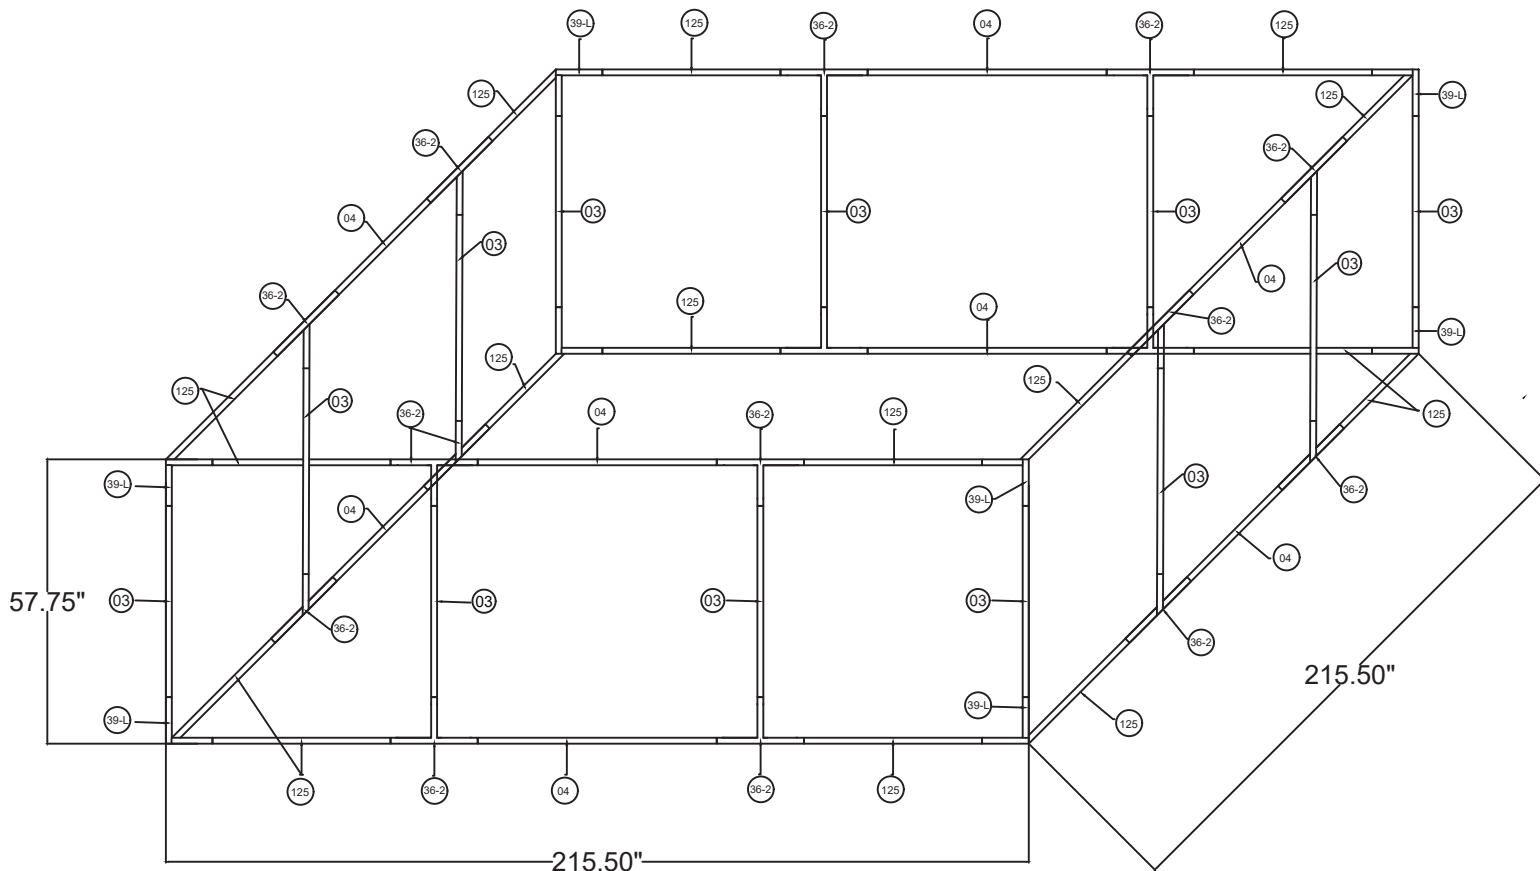

WAVELINE®

18'w x 5'h WL Hanging Sign

SHS1860

18'w x 5'h WL Hanging Sign

Qty.	Part Number
8	WLM#039L-US
12	WLM#003
8	WLM#004
16	WLM#125
16	WLM#036-2-US
2	BGO-FABRIC-XL bag

Notes:

- * Does not include Hanging Cables
- * Will fit inside a CA600 or CA900 case