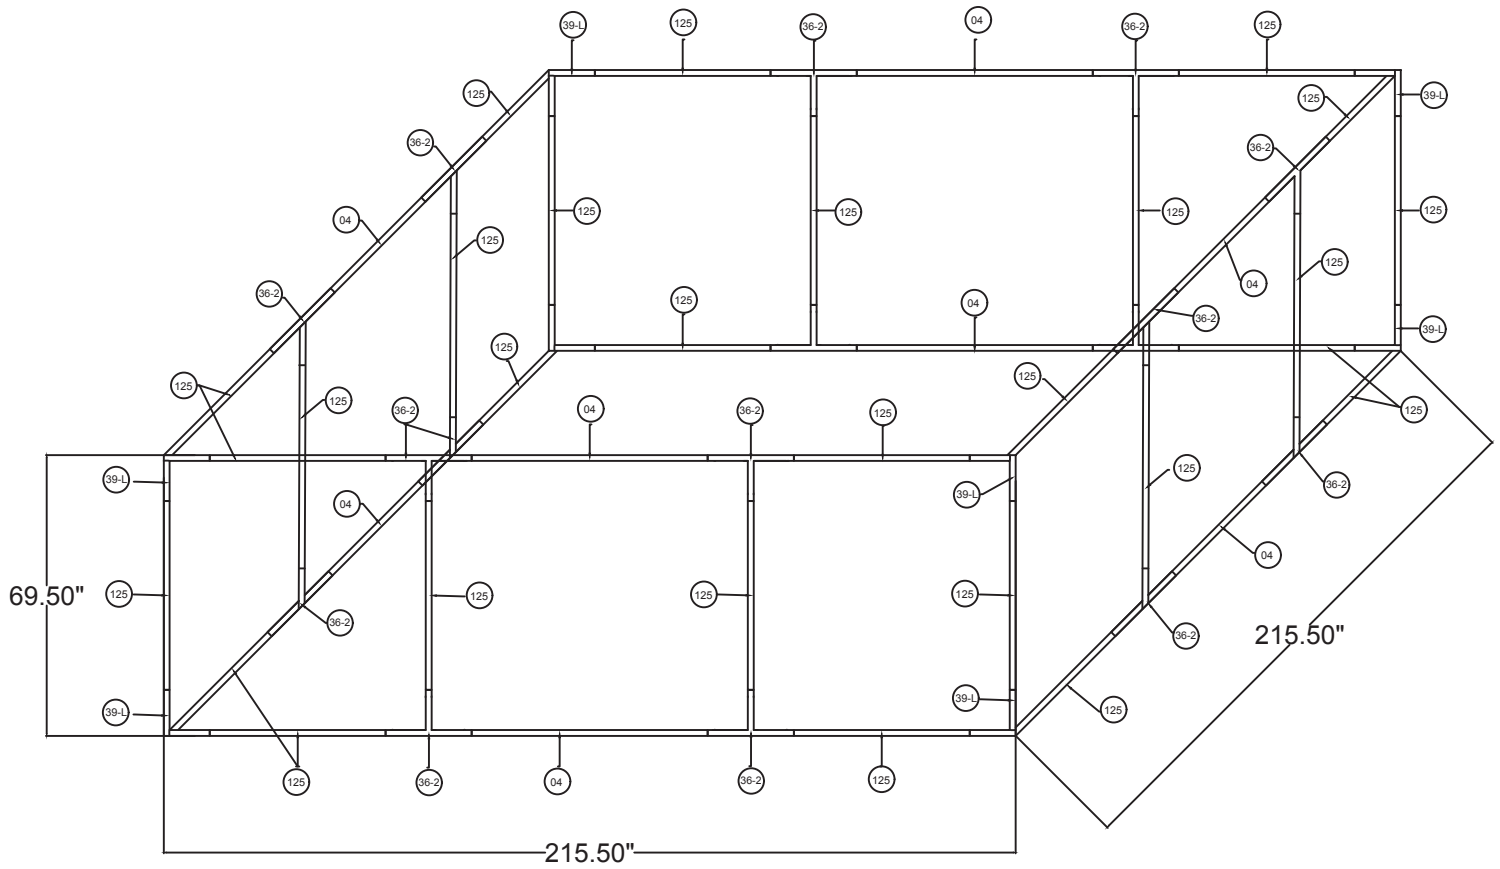

WAVELINE®

18'w x 6'h WL Hanging Sign

SHS1872

18'w x 6'h WL Hanging Sign

| Qty. | Part Number |
|------|-------------------|
| 8 | WLM#039L-US |
| 28 | WLM#125 |
| 8 | WLM#004 |
| 16 | WLM#036-2-US |
| 2 | BGO-FABRIC-XL bag |

Notes:

- * Does not include Hanging Cables
- * Will fit inside a CA600 or CA900 case